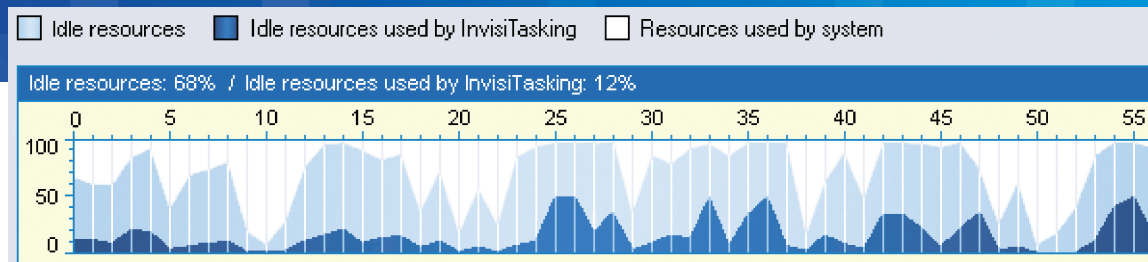

InvisiTasking® technology enables the “impossible”: Fast defrag using only idle system resources.

Diskeeper 2009 Must-Have Features: